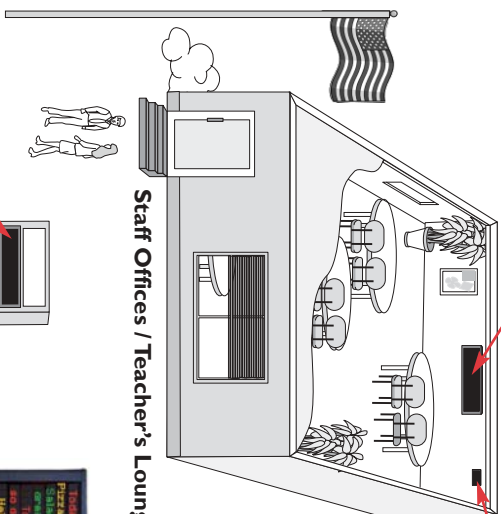

Heighten Campus Safety

Broadcast Announcements

EnergySmart Technology

ALPHA Eclipse - 128 x 32

ALPHA 9160C - 160 x 32

Networked
Serial Clock

Athletic Field / Scoreboard

ALPHA Eclipse - 112 x 8

ALPHA Eclipse - 96 x 16

Staff Offices / Teacher's Lounge

ALPHA Big Dot - 80 x 7

Library / Resource Center

Networked
Serial Clock

Cafeteria / Lunch Room

Monument

ALPHA Eclipse - 96 x 24