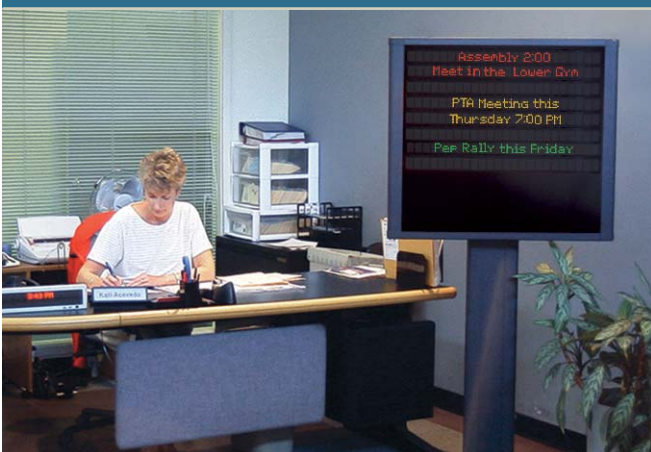

ALPHA[®]

LED Display Solutions

ALPHA Visual Campus Solutions

The Future of Educational Communications

Dynamic LED Messaging:

Improves Student and Faculty Morale

Enhances Community Relations

Increases Schedule Awareness