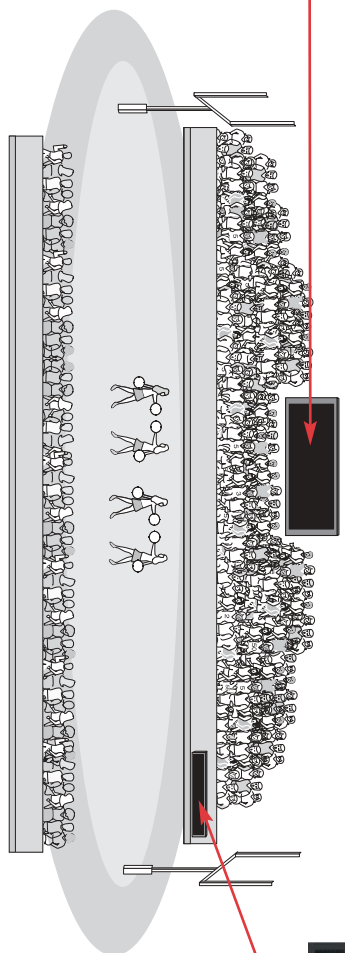

Heighten Campus Safety

Broadcast Announcements

EnergySmart Technology

ALPHA Eclipse - 128 x 32

ALPHA 9160C - 160 x 32

Networked
Serial Clock

Athletic Field / Scoreboard

ALPHA Eclipse - 112 x 8

ALPHA Eclipse - 96 x 16

Staff Offices / Teacher's Lounge

ALPHA Big Dot - 80 x 7

Library / Resource Center

Networked
Serial Clock

Cafeteria / Lunch Room

Monument

ALPHA Eclipse - 96 x 24