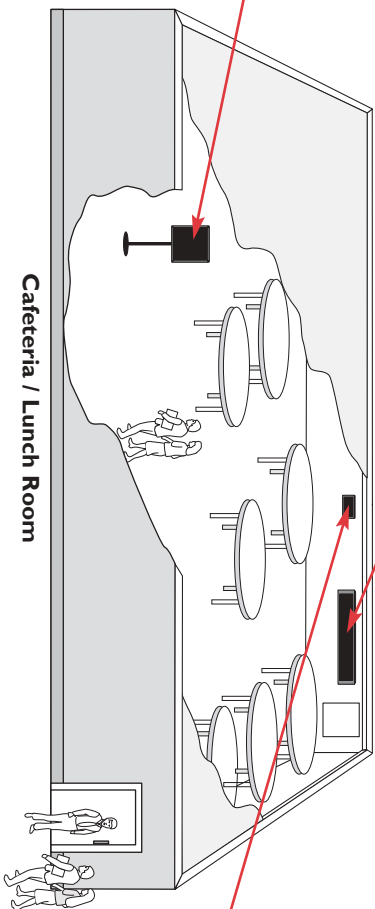

ALPHA Eclipse - 96 x 16

Staff Offices / Teacher's Lounge

ALPHA Big Dot - 80 x 7

Library / Resource Center

Networked
Serial Clock

Cafeteria / Lunch Room

Monument

ALPHA Eclipse - 96 x 24