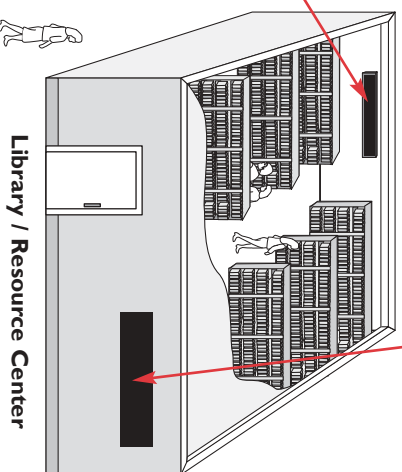

ALPHA Eclipse - 96 x 16

Staff Offices / Teacher's Lounge

ALPHA Big Dot - 80 x 7

Library / Resource Center

Networked
Serial Clock

Cafeteria / Lunch Room

Monument

ALPHA Eclipse - 96 x 24

One software controls all indoor & outdoor signs

Popular Display Locations

- Student Union
- Student Cafeteria
- Bookstore
- Library
- Faculty Lounges
- Campus Roadside
- Athletic Facilities
- Walkways
- Parking Lots and Garages
- Auditoriums
- Gymnasiums